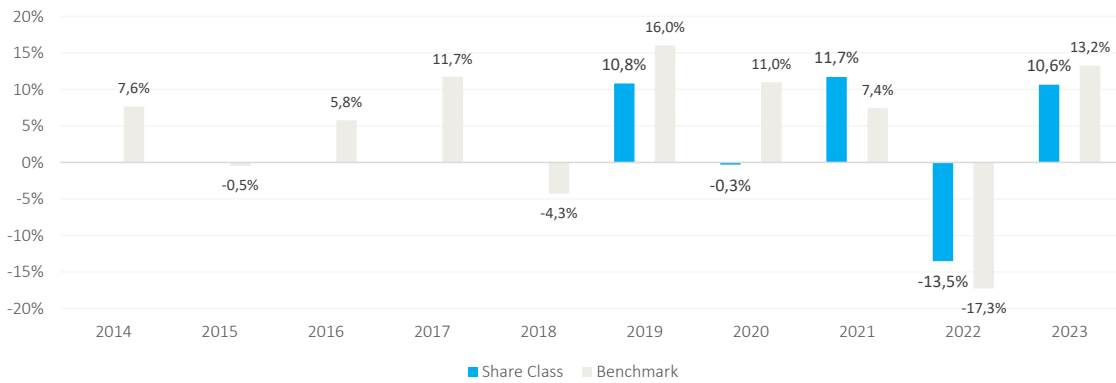

**Past Performance**

**CaixaBank Global SICAV - CaixaBank Global Albus Fund - M Cap (EUR)**  
**ISIN: LU1785806040**

Past performance is not a reliable indicator of future performance. Markets could develop very differently in the future.

It can help you to assess how the fund has been managed in the past.

This chart shows the fund's performance as the percentage loss or gain per year over the last 10 years.

Performance is shown after deduction of ongoing charges. Any entry and exit charges are excluded from the calculation.

The graph shows annual performance in Euros.

The share class has been launched on 14/09/2018.

Puede ayudarle a evaluar cómo se ha gestionado el fondo en el pasado.

Este diagrama muestra la rentabilidad del fondo como pérdida o ganancia porcentual anual durante los últimos 10 años.

De la rentabilidad que se presenta se han deducido los gastos corrientes. Se excluyen del cálculo todos los gastos de entrada y salida.