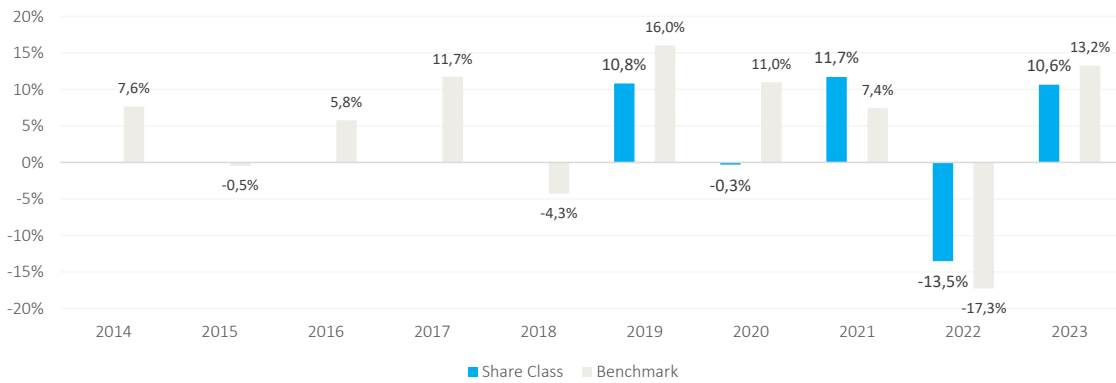

Past Performance

**CaixaBank Global SICAV - CaixaBank Global Albus Fund - M Cap (EUR)**  
**ISIN: LU1785806040**

Past performance is not a reliable indicator of future performance. Markets could develop very differently in the future.

It can help you to assess how the fund has been managed in the past.

This chart shows the fund's performance as the percentage loss or gain per year over the last 10 years.

Performance is shown after deduction of ongoing charges. Any entry and exit charges are excluded from the calculation.

The graph shows annual performance in Euros.

The share class has been launched on 14/09/2018.

Puede ayudarle a evaluar cómo se ha gestionado el fondo en el pasado.

Este diagrama muestra la rentabilidad del fondo como pérdida o ganancia porcentual anual durante los últimos 10 años.

De la rentabilidad que se presenta se han deducido los gastos corrientes. Se excluyen del cálculo todos los gastos de entrada y salida.