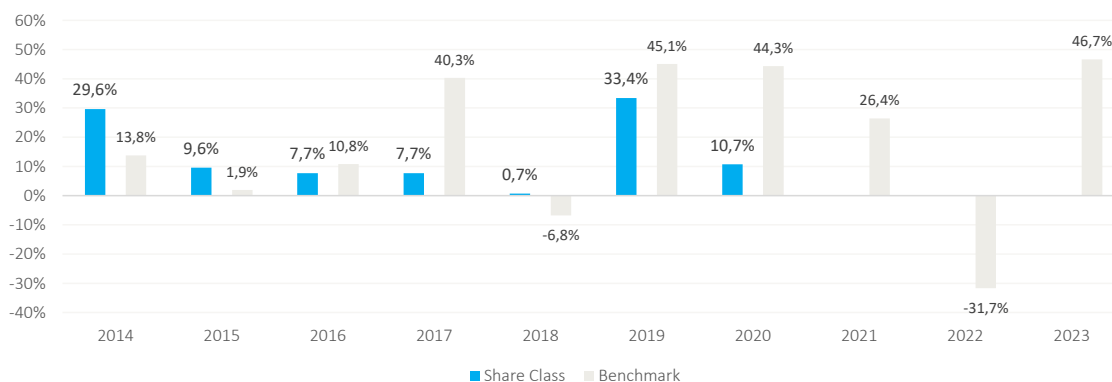

Past Performance

**BPI Global Investment Fund - BPI Technology Revolution - I Cap (EUR)**  
ISIN: LU0678329656

Past performance is not a reliable indicator of future performance. Markets could develop very differently in the future.

It can help you to assess how the fund has been managed in the past.

This chart shows the fund's performance as the percentage loss or gain per year over the last 10 years.

Performance is shown after deduction of ongoing charges. Any entry and exit charges are excluded from the calculation.

Puede ayudarle a evaluar cómo se ha gestionado el fondo en el pasado.

Este diagrama muestra la rentabilidad del fondo como pérdida o ganancia porcentual anual durante los últimos 10 años.

De la rentabilidad que se presenta se han deducido los gastos corrientes. Se excluyen del cálculo todos los gastos de entrada y salida.