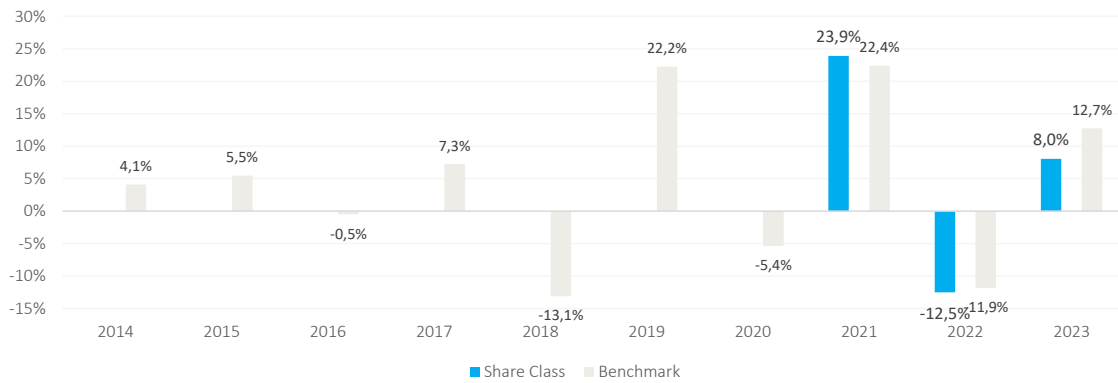

**Past Performance**

**BPI Global Investment Fund - Maverick Global Fund - E Cap (EUR)**  
**ISIN: LU2185866196**

Past performance is not a reliable indicator of future performance. Markets could develop very differently in the future.

It can help you to assess how the fund has been managed in the past.

This chart shows the fund's performance as the percentage loss or gain per year over the last 10 years.

Performance is shown after deduction of ongoing charges. Any entry and exit charges are excluded from the calculation.

The graph shows annual performance in Euros.

The share class has been launched on 24/11/2020.

Puede ayudarle a evaluar cómo se ha gestionado el fondo en el pasado.

Este diagrama muestra la rentabilidad del fondo como pérdida o ganancia porcentual anual durante los últimos 10 años.

De la rentabilidad que se presenta se han deducido los gastos corrientes. Se excluyen del cálculo todos los gastos de entrada y salida.