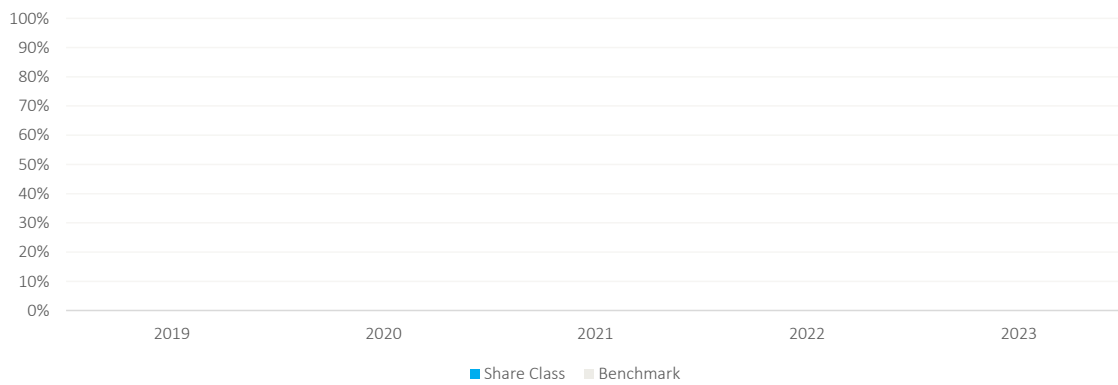

## Past Performance

**CaixaBank Wealth SICAV - CaixaBank Wealth Teseo Fund of Funds - A Cap (EUR)**  
**ISIN: LU2485542745**

Past performance is not a reliable indicator of future performance. Markets could develop very differently in the future.

It can help you to assess how the fund has been managed in the past.

This chart shows the fund's performance as the percentage loss or gain per year over the last 5 years.

Performance is shown after deduction of ongoing charges. Any entry and exit charges are excluded from the calculation.

The graph shows annual performance in Euros.

The share class has not yet been launched.

Puede ayudarle a evaluar cómo se ha gestionado el fondo en el pasado.

Este diagrama muestra la rentabilidad del fondo como pérdida o ganancia porcentual anual durante los últimos 5 años.

De la rentabilidad que se presenta se han deducido los gastos corrientes. Se excluyen del cálculo todos los gastos de entrada y salida.