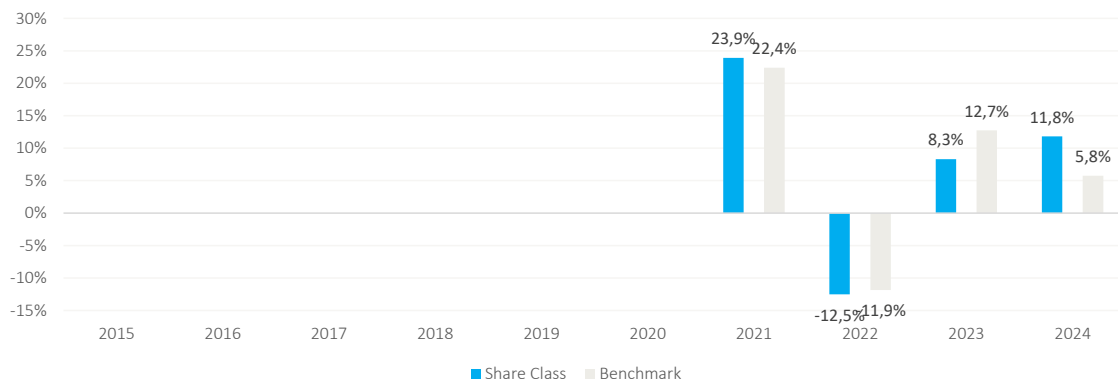

**Past Performance**

**BPI Global Investment Fund - Maverick Global Fund - E Cap (EUR)**  
**ISIN: LU2185866196**

Past performance is not a reliable indicator of future performance. Markets could develop very differently in the future.

It can help you to assess how the fund has been managed in the past.

This chart shows the fund's performance as the percentage loss or gain per year over the last 10 years.

Performance is shown after deduction of ongoing charges. Any entry and exit charges are excluded from the calculation.

The graph shows annual performance in Euros.

The share class has been launched on 24/11/2020.

Puede ayudarle a evaluar cómo se ha gestionado el fondo en el pasado.

Este diagrama muestra la rentabilidad del fondo como pérdida o ganancia porcentual anual durante los últimos 10 años.

De la rentabilidad que se presenta se han deducido los gastos corrientes. Se excluyen del cálculo todos los gastos de entrada y salida.