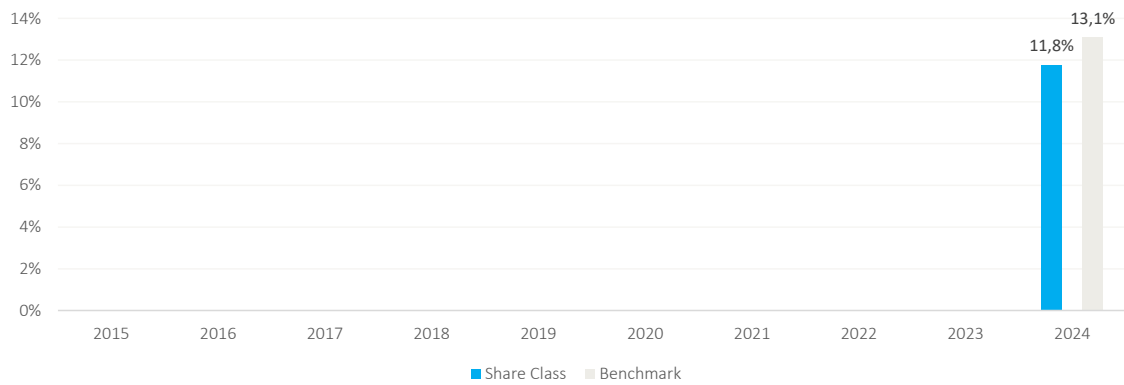

## Past Performance

**CaixaBank Wealth SICAV - CaixaBank Wealth Reditus Fund - E Cap (EUR)**  
**ISIN: LU2485542075**

Past performance is not a reliable indicator of future performance. Markets could develop very differently in the future.

It can help you to assess how the fund has been managed in the past.

This chart shows the fund's performance as the percentage loss or gain per year over the last 10 years.

Performance is shown after deduction of ongoing charges. Any entry and exit charges are excluded from the calculation.

The graph shows annual performance in Euros.

The share class has been launched on 01/12/2023.