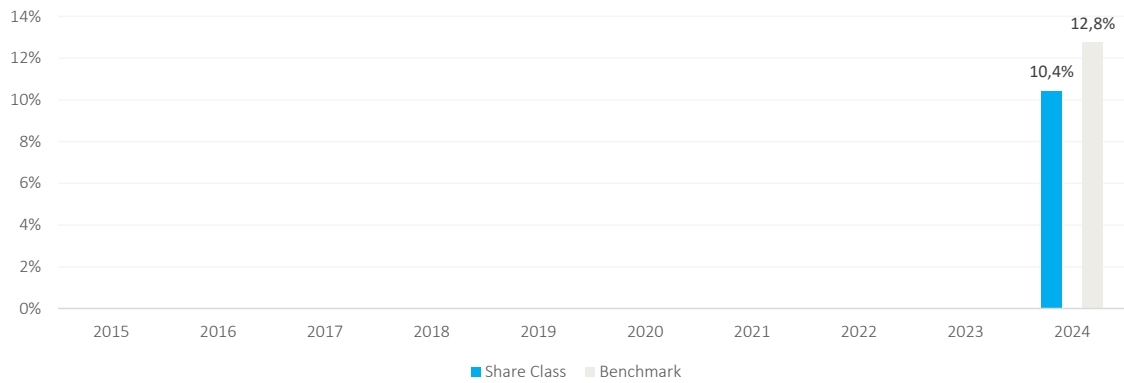

## Past Performance

**CaixaBank Wealth SICAV - CaixaBank Wealth Ceres Fund - E Cap (EUR)**  
**ISIN: LU2485542406**

Past performance is not a reliable indicator of future performance. Markets could develop very differently in the future.

It can help you to assess how the fund has been managed in the past.

This chart shows the fund's performance as the percentage loss or gain per year over the last 10 years.

Performance is shown after deduction of ongoing charges. Any entry and exit charges are excluded from the calculation.

The graph shows annual performance in Euros.

The share class has been launched on 01/06/2023.